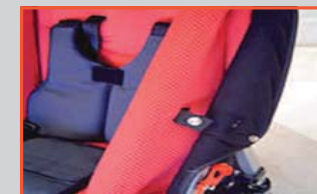

1

2

3

4

Optional accessories

Sunshade

Padded Boot

Rain/Wind Shield

Framed Raincover

Shopping Basket

Lateral Support

Chest Pad

Harness Pad

Extra Seat Pad

Ankle Hugger

Call 01423 740450