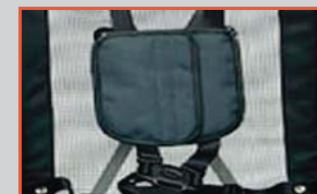

do buggy

Features

Lightweight aluminium frame

Double X-Fold structure

Rear wheel brakes

5-point harness (height adjustable)

Easy hook-on footrest

Footrest height adjustment

Framed Raincover

Shopping Basket

Lateral Support

Chest Pad

Harness Pad

Extra Seat Pad

Ankle Hugger

Call 01423 740450